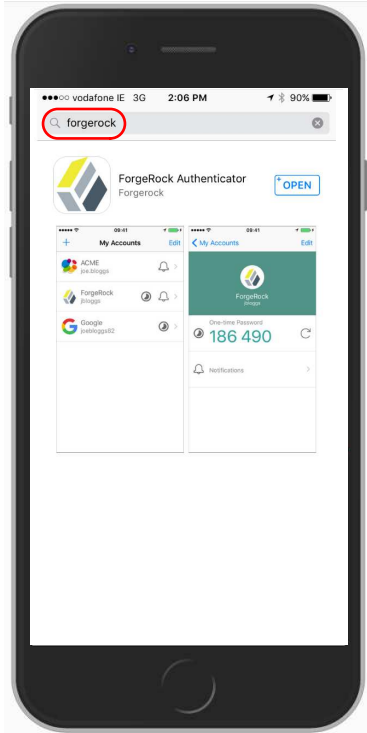

HEDGE INVESTOR PORTAL

DEVICE REGISTRATION

STEP 1

Download the Forgerock App from Google Play or the App Store

STEP 2

Log into the Portal with Username and Password

STEP 3

Add an Account in the Forgerock App and use the camera on the device to scan the barcode

Once the barcode is scanned click on “Login using verification code”

STEP 4

Enter Authentication code and click “Submit”