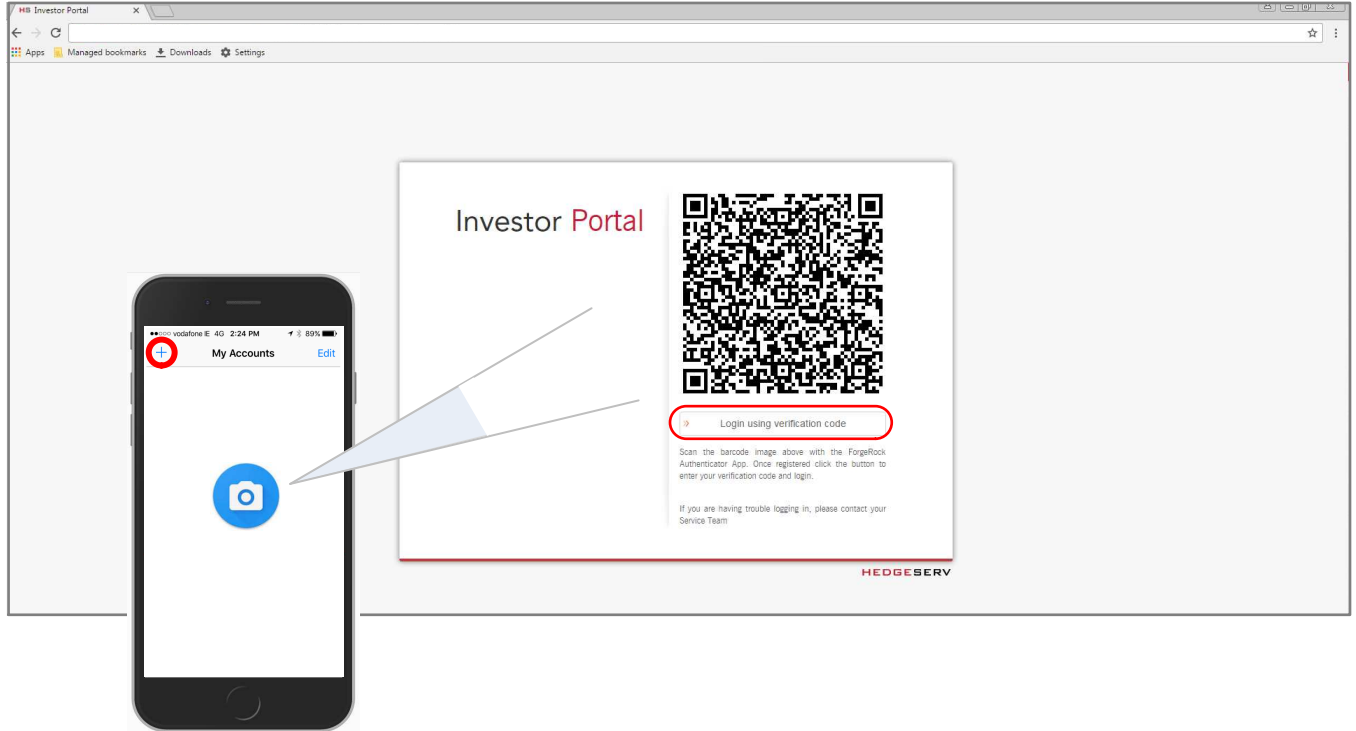

HEDGE INVESTOR PORTAL

DEVICE REGISTRATION

STEP 1

Download the Forgerock App from Google Play or the App Store

STEP 2

Log into the Portal with Username and Password

STEP 3

Add an Account in the Forgerock App and use the camera on the device to scan the barcode

Once the barcode is scanned click on “Login using verification code”

STEP 4

Enter Authentication code and click “Submit”