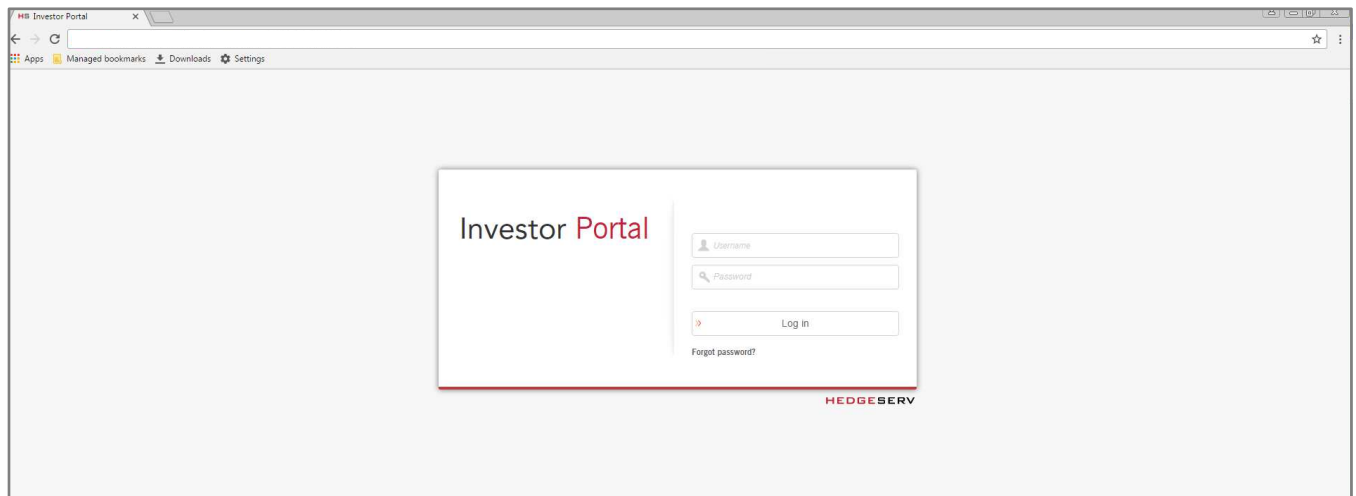

HEDGE INVESTOR PORTAL

DEVICE REGISTRATION

STEP 1

Download the Forgerock App from Google Play or the App Store

STEP 2

Log into the Portal with Username and Password

STEP 3

Add an Account in the Forgerock App and use the camera on the device to scan the barcode

Once the barcode is scanned click on “Login using verification code”

STEP 4

Enter Authentication code and click “Submit”